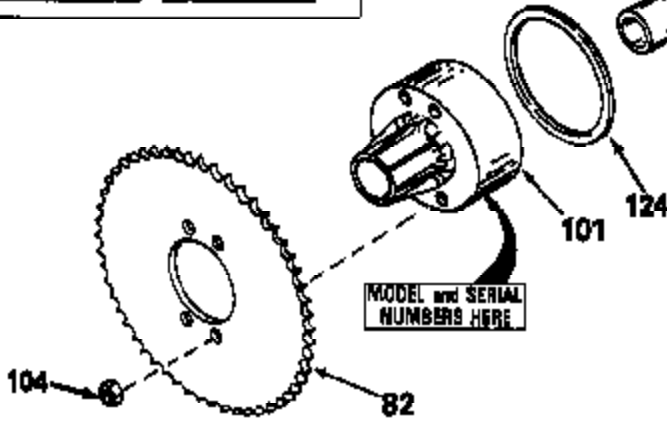

# JOIST

SICHER IST DAS:  
DAS ORIGINAL

47	48
47A	48A
47B	48B
47C	48C
47D	48D
47E	48E
47H	48H
47L	48L

47M	48M
47P	48P
47R	48R
47V	48V
47W	48W
47X	48X

Ref #	Part Number	Qty	Description
13	778067		Gear, Bevel (16 teeth)
14	778068		Gear, Pinion (16 teeth)
17	786040		Pin, Drive
26	788038		Ring, Retaining
31	780001		Washer (3/4" ID x 1-1/2" OD x 1/16" t hick)
31A	780096		Washer, Thrust
47E	774093		Axle (10-5/16" long)
48E	774165		Axle (12-63/64" long)
82	786043		Sprocket. No Teeth 54. O.D. 8.823
82	786051		Sprocket. No Teeth 60. O.D. 9.841
82	786070		Sprocket. No Teeth 48. O.D. 7.920
82	786041A		Sprocket. No Teeth 45. O.D. 7.389
82	786042	100-124	Sprocket. No Teeth 40. O.D. 6.650
90	788067B	Peerless	Grease (32 oz. bottle Bentonite greas e)
101	774073		Differential Carrier Hsg (Incl. 137)
102	774073		Differential Carrier Hsg (Incl. 139)
103	792044		Screw, 5/16-18 x 4"
104A	792061		Washer, Flat, 5/16"
104	792042		Nut, Lock, 5/16-18 (Use as required)
137	780077		Bushing (3/4" ID x 1-1/16" OD x 2-1/1 6" long)
139	780077		Bushing (3/4 ID x 1-1/16" OD x 2-1/16 " long)